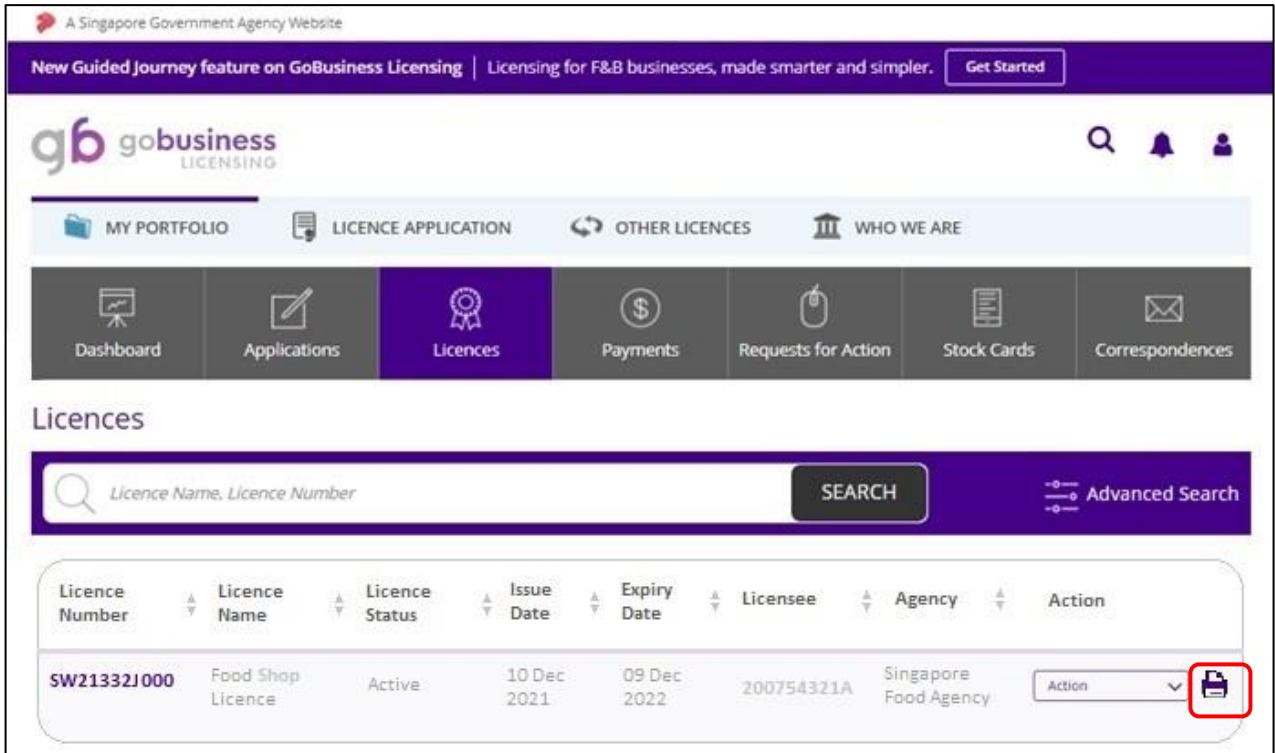

##### Browse All Licences

Browse the list of licences you can apply for from each government agency.

[Browse All Government Agencies](#)

#### Amend/renew licences

If your licence is from

**SFA, NParks and AVS**

[Log In Here](#) ↗

**All other agencies**

[Log In Here](#) ↗

**Step 2** Once you click “Log In Here”, you will redirected to this page. Choose the suitable log in method depending on who the intended licensee is (Business, ie. Company or Individual).

**Step 3** You will see your dashboard once logged in. Click on the “Licences” tab.  
**Option 1:** Select the relevant licence and click on the printer icon.

**Option 2:** Click on the relevant licence to view licence details. Thereafter, click on “Print”.