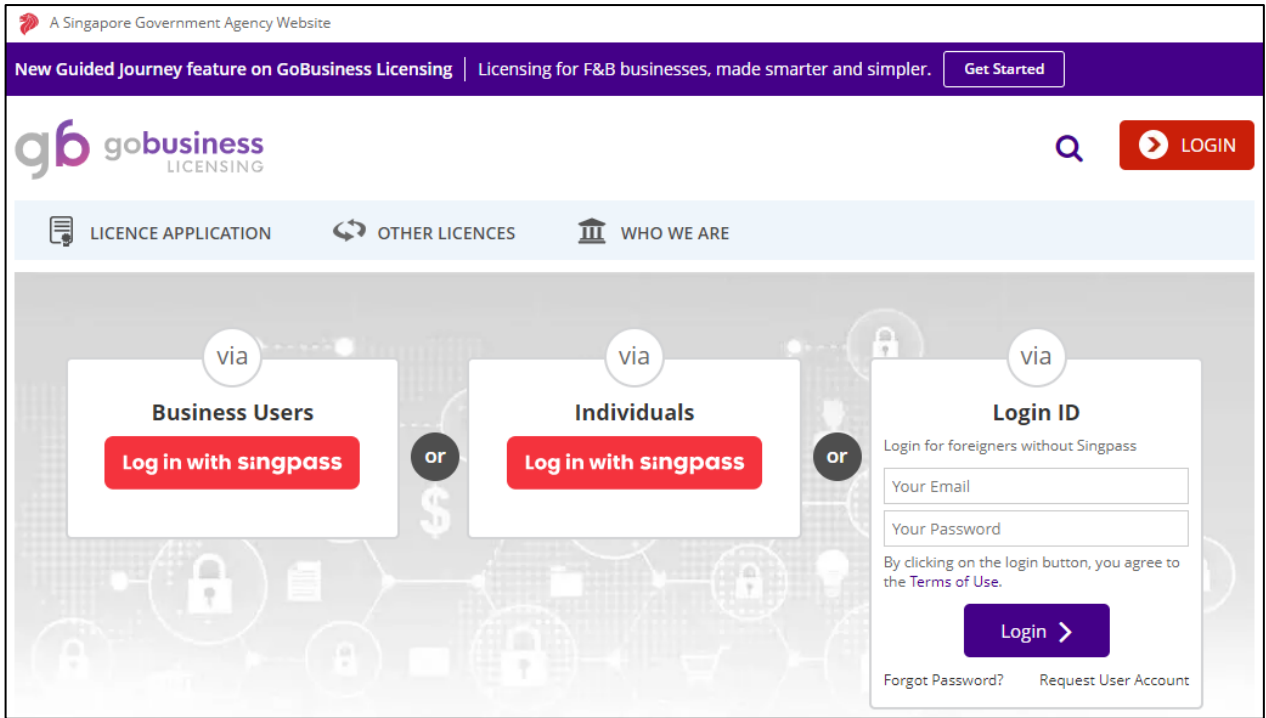

##### Browse All Licences

Browse the list of licences you can apply for from each government agency.

[Browse All Government Agencies](#)

#### Amend/renew licences

If your licence is from

**SFA, NParks and AVS**

[Log In Here](#) ↗

**All other agencies**

[Log In Here](#) ↗

**Step 2** Once you click “Log In Here”, you will redirected to this page. Choose the suitable log in method depending on who the intended licensee is (Business, ie. Company or Individual).

**Step 3** You will see your dashboard once logged in. Click on the “Licences” tab.  
**Option 1:** Select the relevant licence and click on the printer icon.

**Option 2:** Click on the relevant licence to view licence details. Thereafter, click on “Print”.